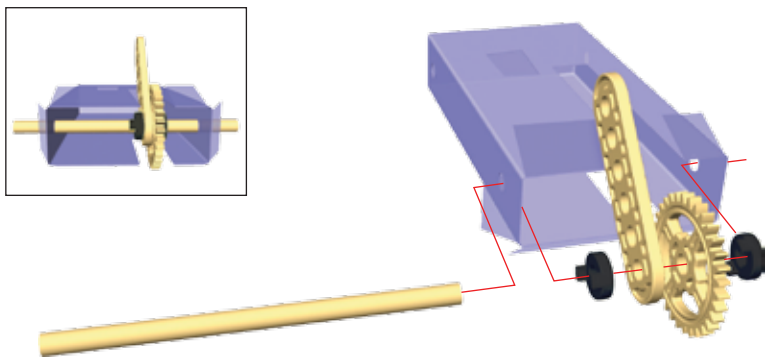

1.

2.

3.

4.

This work is licensed under a Creative Commons Attribution-NonCommercial 4.0 International License. You are free to share and build upon these files in your new creations, but you may not use these files for commercial purposes. For a complete copy of the license, visit creativecommons.org/licenses/by-nc/4.0/.