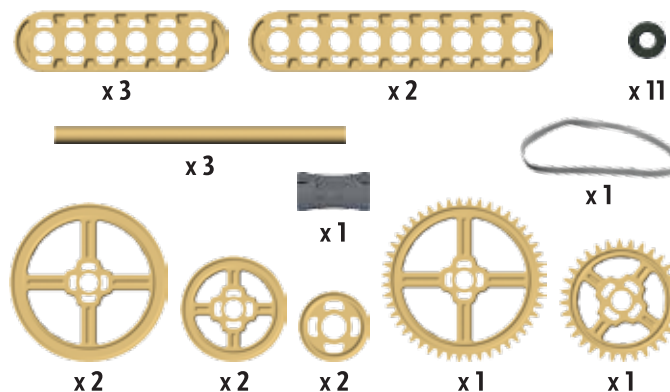

Instructions

MakerStudio™

Gears Set

Rubber Band Powered!

Macaroni Racecar
Build Instructions

YOU CAN ALSO MAKE:

3-Wheeler
Cable Car
Motorcycle

WARNING:
Toy contains functional sharp point.
CHOKING HAZARD—Small parts.
Not for CHILDREN UNDER 3YRS.

AGES 7 TO ADULT

Macaroni Racecar

ENGINEERING
CHALLENGE
#1

ENGINEERING
CHALLENGE
#2

Parts:

Tools:

This work is licensed under a Creative Commons Attribution-NonCommercial 4.0 International License. You are free to share and build upon these files in your new creations, but you may not use these files for commercial purposes. For a complete copy of the license, visit creativecommons.org/licenses/by-nc/4.0/.