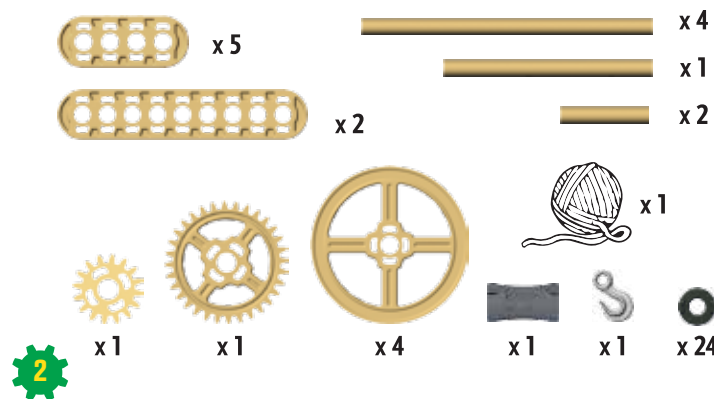

Instructions

MakerStudio™

Winches Set

Hand-crank
Powered!

Popcorn Tow Truck
Build Instructions

**YOU CAN
ALSO MAKE:**

Jeep
Well
Crane

WARNING:
Toy contains functional sharp point.
CHOKING HAZARD—Small parts.
Not for CHILDREN UNDER 3YRS.

AGES 7 TO ADULT

Popcorn Tow Truck

ENGINEERING
CHALLENGE
#1

ENGINEERING
CHALLENGE
#2

Parts needed:

Tools:

This work is licensed under a Creative Commons Attribution-NonCommercial 4.0 International License. You are free to share and build upon these files in your new creations, but you may not use these files for commercial purposes. For a complete copy of the license, visit creativecommons.org/licenses/by-nc/4.0/.