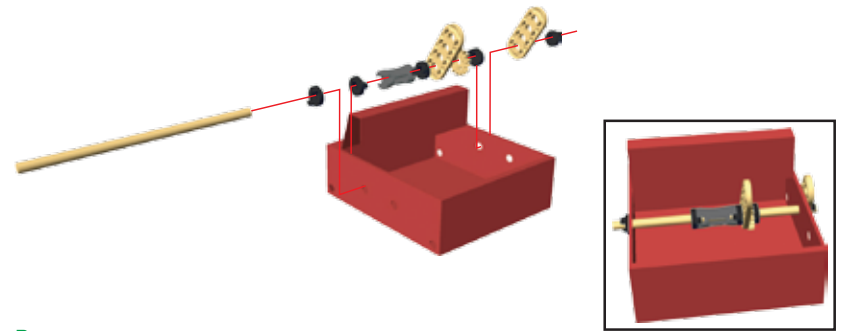

1.

2.

3.

4.

This work is licensed under a Creative Commons Attribution-NonCommercial 4.0 International License. You are free to share and build upon these files in your new creations, but you may not use these files for commercial purposes. For a complete copy of the license, visit creativecommons.org/licenses/by-nc/4.0/.