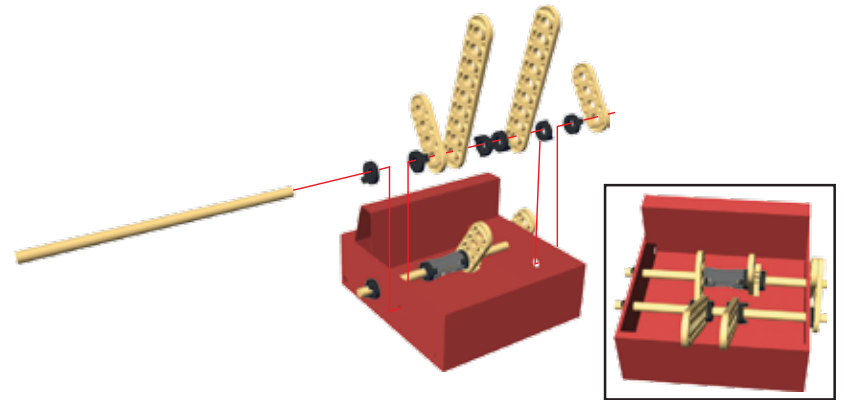

1.

2.

3.

4.

This work is licensed under a Creative Commons Attribution-NonCommercial 4.0 International License. You are free to share and build upon these files in your new creations, but you may not use these files for commercial purposes. For a complete copy of the license, visit creativecommons.org/licenses/by-nc/4.0/.