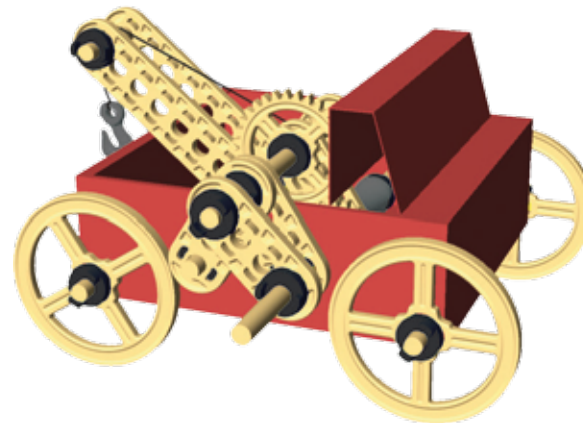

Instructions

MakerStudio™

Winches Set

Hand-crank
Powered!

Popcorn Tow Truck
Build Instructions

**YOU CAN
ALSO MAKE:**

Jeep
Well
Crane

WARNING:
Toy contains functional sharp point.
CHOKING HAZARD—Small parts.
Not for CHILDREN UNDER 3YRS.

AGES 7 TO ADULT

Popcorn Tow Truck

ENGINEERING
CHALLENGE
#1

ENGINEERING
CHALLENGE
#2

Parts needed:

Tools:

This work is licensed under a Creative Commons Attribution-NonCommercial 4.0 International License. You are free to share and build upon these files in your new creations, but you may not use these files for commercial purposes. For a complete copy of the license, visit creativecommons.org/licenses/by-nc/4.0/.