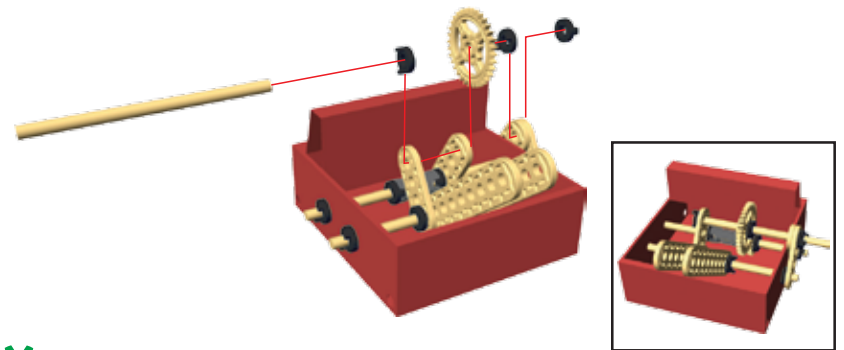

This work is licensed under a Creative Commons Attribution-NonCommercial 4.0 International License. You are free to share and build upon these files in your new creations, but you may not use these files for commercial purposes. For a complete copy of the license, visit creativecommons.org/licenses/by-nc/4.0/.