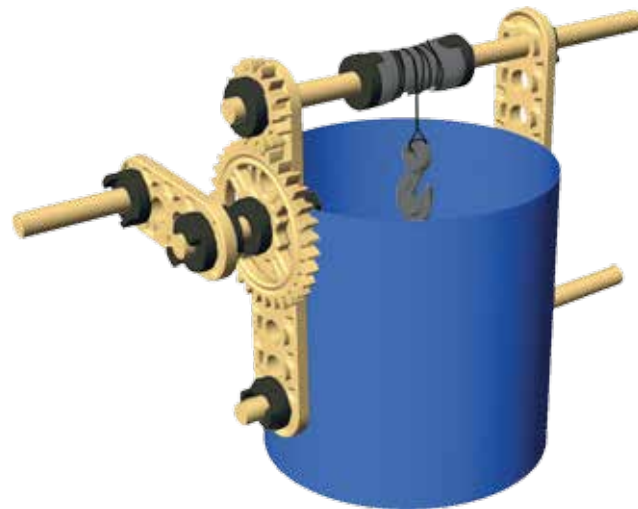

Instructions

MakerStudio™

Winches Set

Well
Build Instructions

YOU CAN ALSO MAKE:

- Tow Truck
- Jeep
- Crane

WARNING:
Toy contains functional sharp point.
CHOKING HAZARD—Small parts.
Not for CHILDREN UNDER 3YRS.

AGES 7 TO ADULT

Well

ENGINEERING
CHALLENGE
#5

ENGINEERING
CHALLENGE
#6

Parts needed:

Tools:

This work is licensed under a Creative Commons Attribution-NonCommercial 4.0 International License. You are free to share and build upon these files in your new creations, but you may not use these files for commercial purposes. For a complete copy of the license, visit creativecommons.org/licenses/by-nc/4.0/.