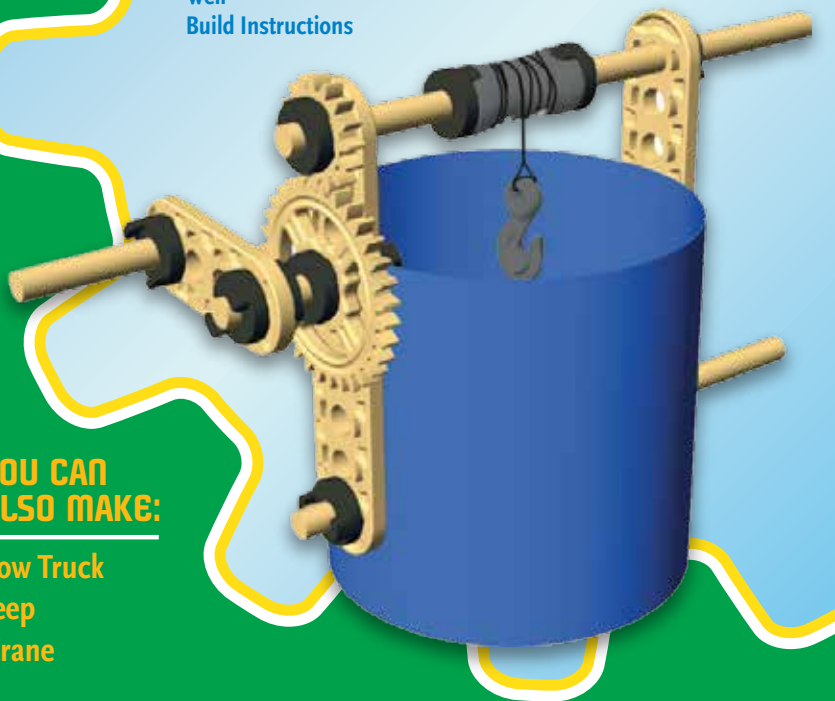

Instructions

MakerStudio™

Winches Set

Well
Build Instructions

YOU CAN ALSO MAKE:

- Tow Truck
- Jeep
- Crane

WARNING:
Toy contains functional sharp point.
CHOKING HAZARD—Small parts.
Not for CHILDREN UNDER 3YRS.

AGES 7 TO ADULT

Well

ENGINEERING
CHALLENGE
#5

ENGINEERING
CHALLENGE
#6

Parts needed:

Tools:

This work is licensed under a Creative Commons Attribution-NonCommercial 4.0 International License. You are free to share and build upon these files in your new creations, but you may not use these files for commercial purposes. For a complete copy of the license, visit creativecommons.org/licenses/by-nc/4.0/.